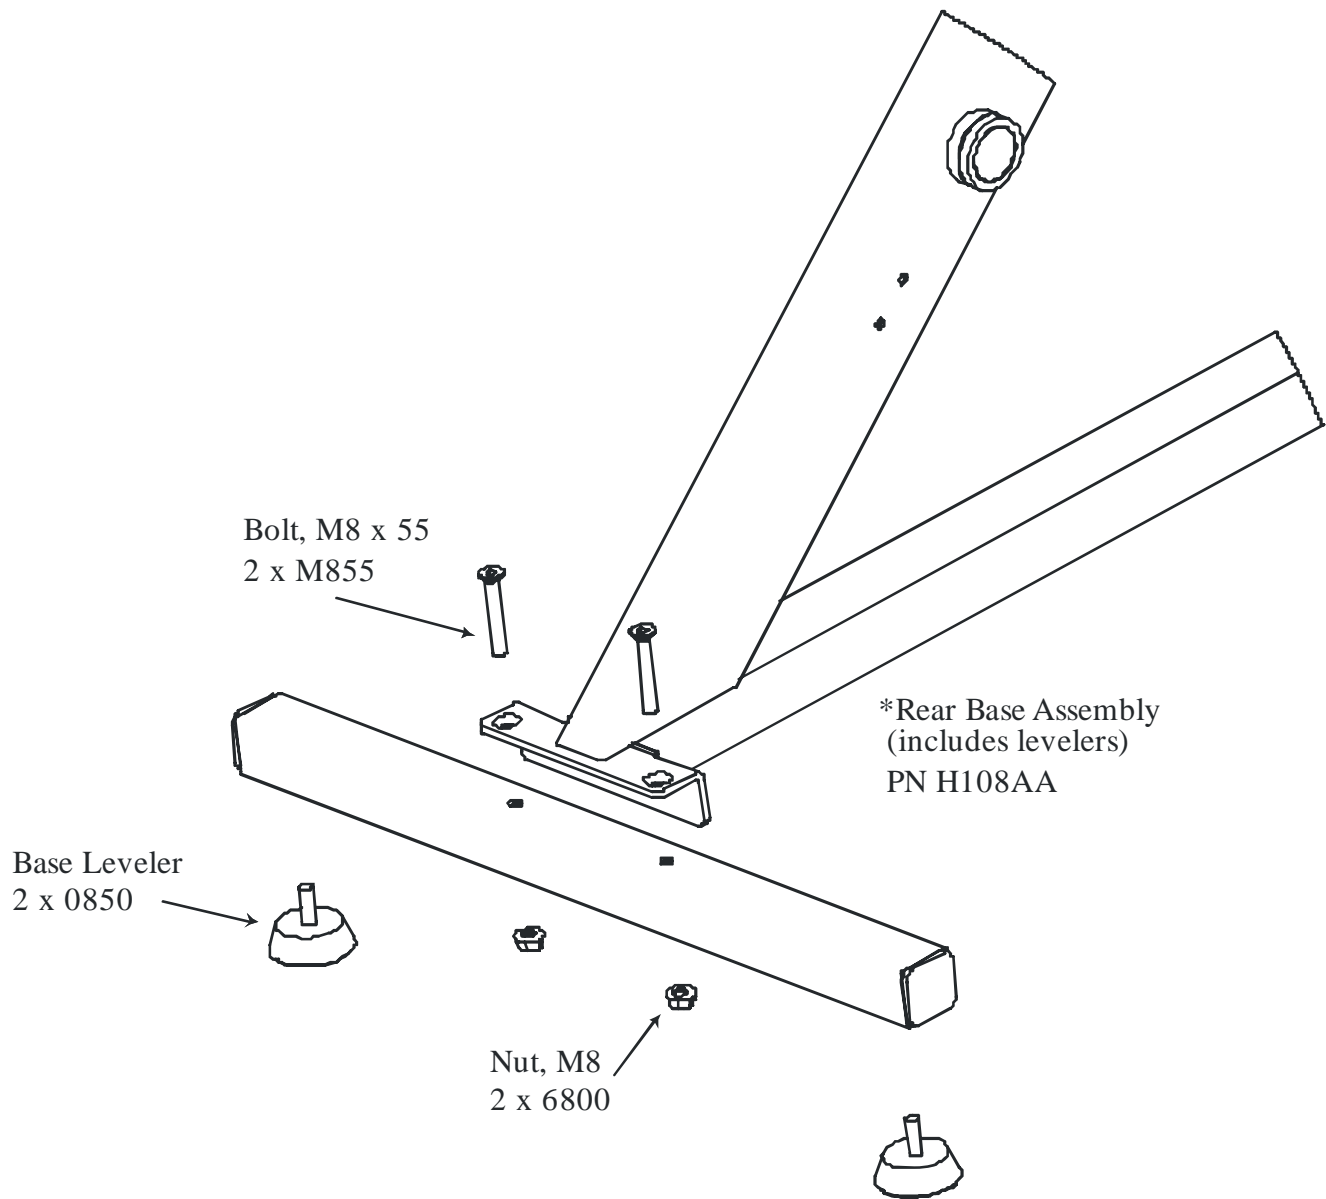

Life Fitness LeMond Free Wheel Exercise Cycle w/Cadence Meter
LF350000_-01_-02_-03_-04_LeMond_w_Cadence
Lemond Cadence Meter Rear Base Assembly

IMPORTANT: When ordering parts, all part numbers must be entered with the prefix "LEM".
Examples: LEM108 Rear Base, LEM3M468A Decal Set, LEM0850 Base Leveler, LEM0850 Base Leveler.