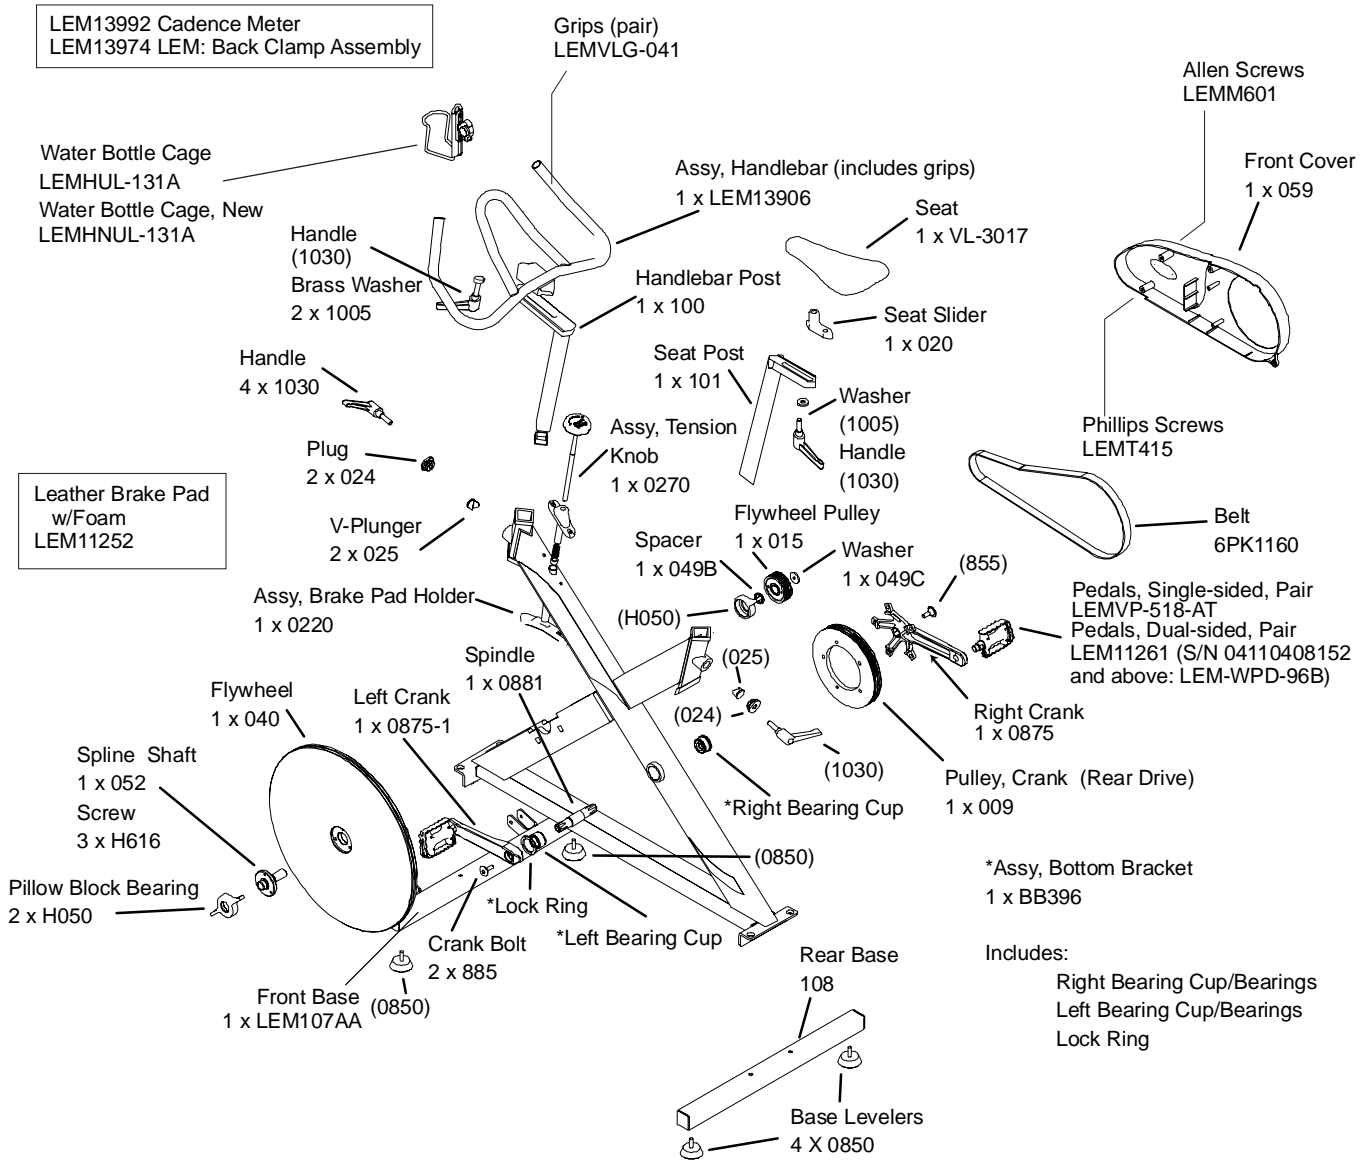

### Final Assembly

**IMPORTANT:** When ordering parts, all part numbers must be entered with the prefix "LEM".  
 Examples: LEM108 Rear Base, LEM3M468A Decal Set, LEM0850 Base Leveler, LEM0850 Base Leveler.

Life Fitness LeMond Free Wheel Exercise Cycle w/Cadence Meter  
 LF350000\_-01\_-02\_-03\_-04\_LeMond\_w\_Cadence  
 Flywheel Assembly

**IMPORTANT:** When ordering parts, all part numbers must be entered with the prefix "LEM".  
 Examples: LEM108 Rear Base, LEM3M468A Decal Set, LEM0850 Base Leveler, LEM0850 Base Leveler.

Life Fitness LeMond Free Wheel Exercise Cycle w/Cadence Meter  
 LF350000\_-01\_-02\_-03\_-04\_LeMond\_w\_Cadence  
 Crank Assembly

**IMPORTANT:** When ordering parts, all part numbers must be entered with the prefix "LEM".  
 Examples: LEM108 Rear Base, LEM3M468A Decal Set, LEM0850 Base Leveler, LEM0850 Base Leveler.

Life Fitness LeMond Free Wheel Exercise Cycle w/Cadence Meter  
LF350000\_-01\_-02\_-03\_-04\_LeMond\_w\_Cadence  
Belt Tension

IMPORTANT: When ordering parts, all part numbers must be entered with the prefix "LEM".  
Examples: LEM108 Rear Base, LEM3M468A Decal Set, LEM0850 Base Leveler, LEM0850 Base Leveler.