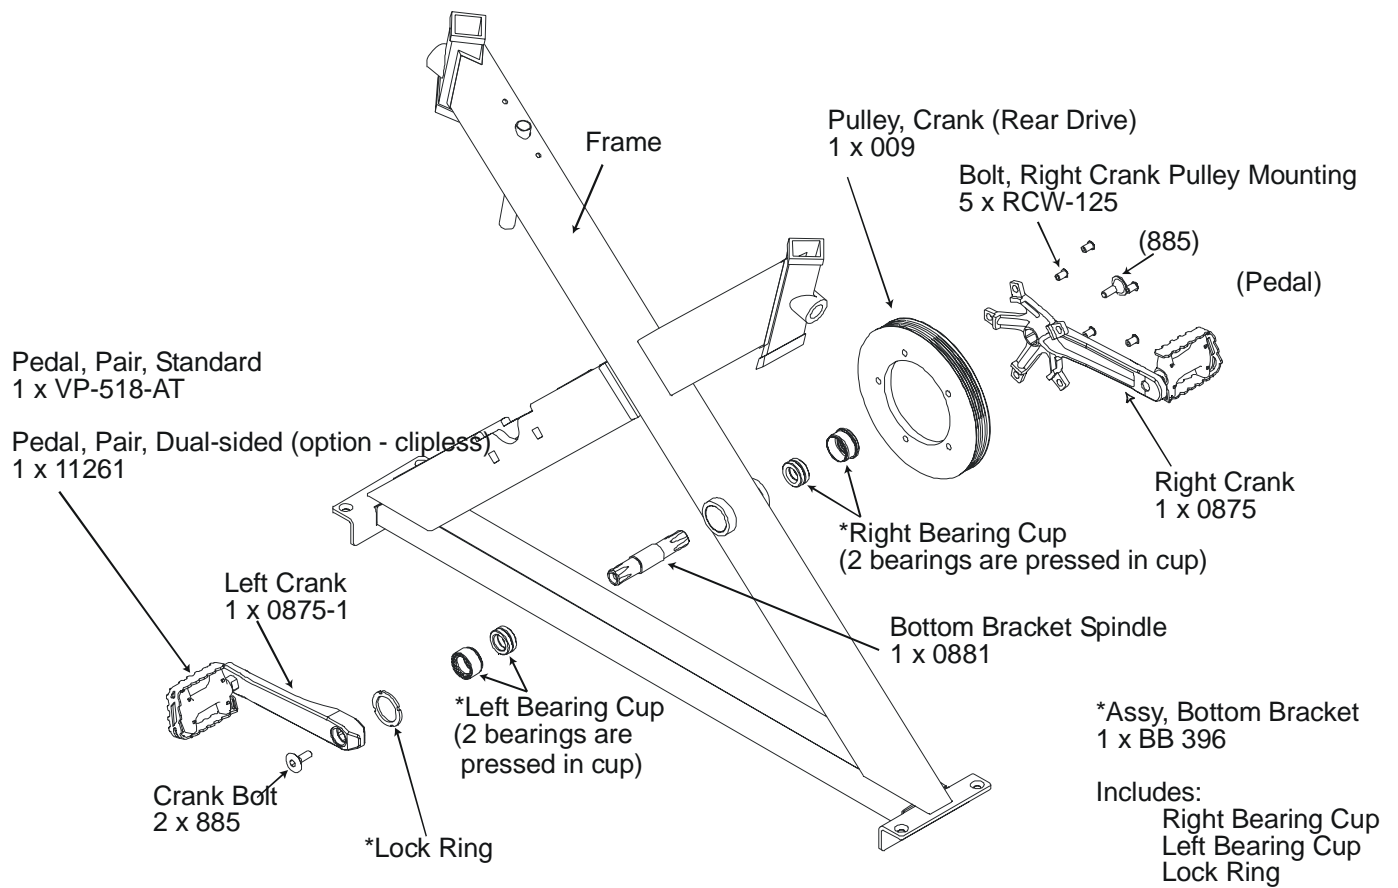

\*Included in Flywheel Assembly LEM103

Life Fitness LeMond Free Wheel Exercise Cycle w/Cadence Meter  
LF350000\_-01\_-02\_-03\_-04\_LeMond\_w\_Cadence  
Tensioning Knob Assembly

IMPORTANT: When ordering parts, all part numbers must be entered with the prefix "LEM".  
Examples: LEM108 Rear Base, LEM3M468A Decal Set, LEM0850 Base Leveler, LEM0850 Base Leveler.

Life Fitness LeMond Free Wheel Exercise Cycle w/Cadence Meter  
 LF350000\_-01\_-02\_-03\_-04\_LeMond\_w\_Cadence  
 Crank Assembly

**IMPORTANT:** When ordering parts, all part numbers must be entered with the prefix "LEM".  
 Examples: LEM108 Rear Base, LEM3M468A Decal Set, LEM0850 Base Leveler, LEM0850 Base Leveler.