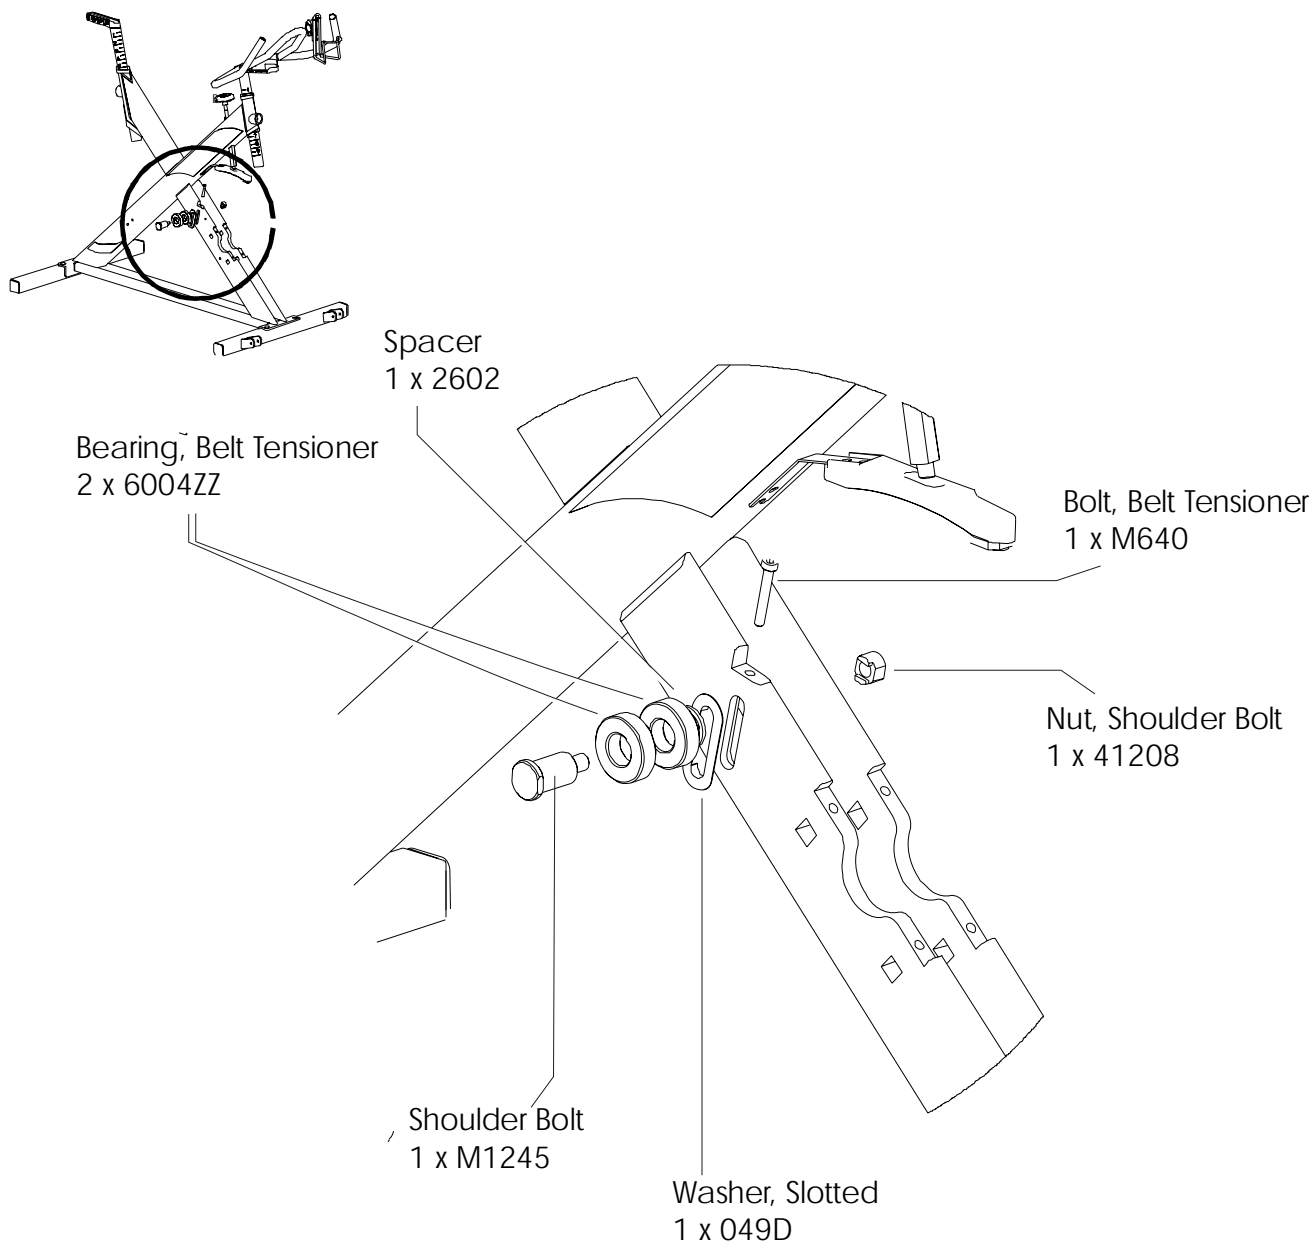

Life Fitness LeMond Free Wheel Exercise Cycle w/Cadence Meter
LF350000_-01_-02_-03_-04_LeMond_w_Cadence
Belt Tension

IMPORTANT: When ordering parts, all part numbers must be entered with the prefix "LEM".
Examples: LEM108 Rear Base, LEM3M468A Decal Set, LEM0850 Base Leveler, LEM0850 Base Leveler.