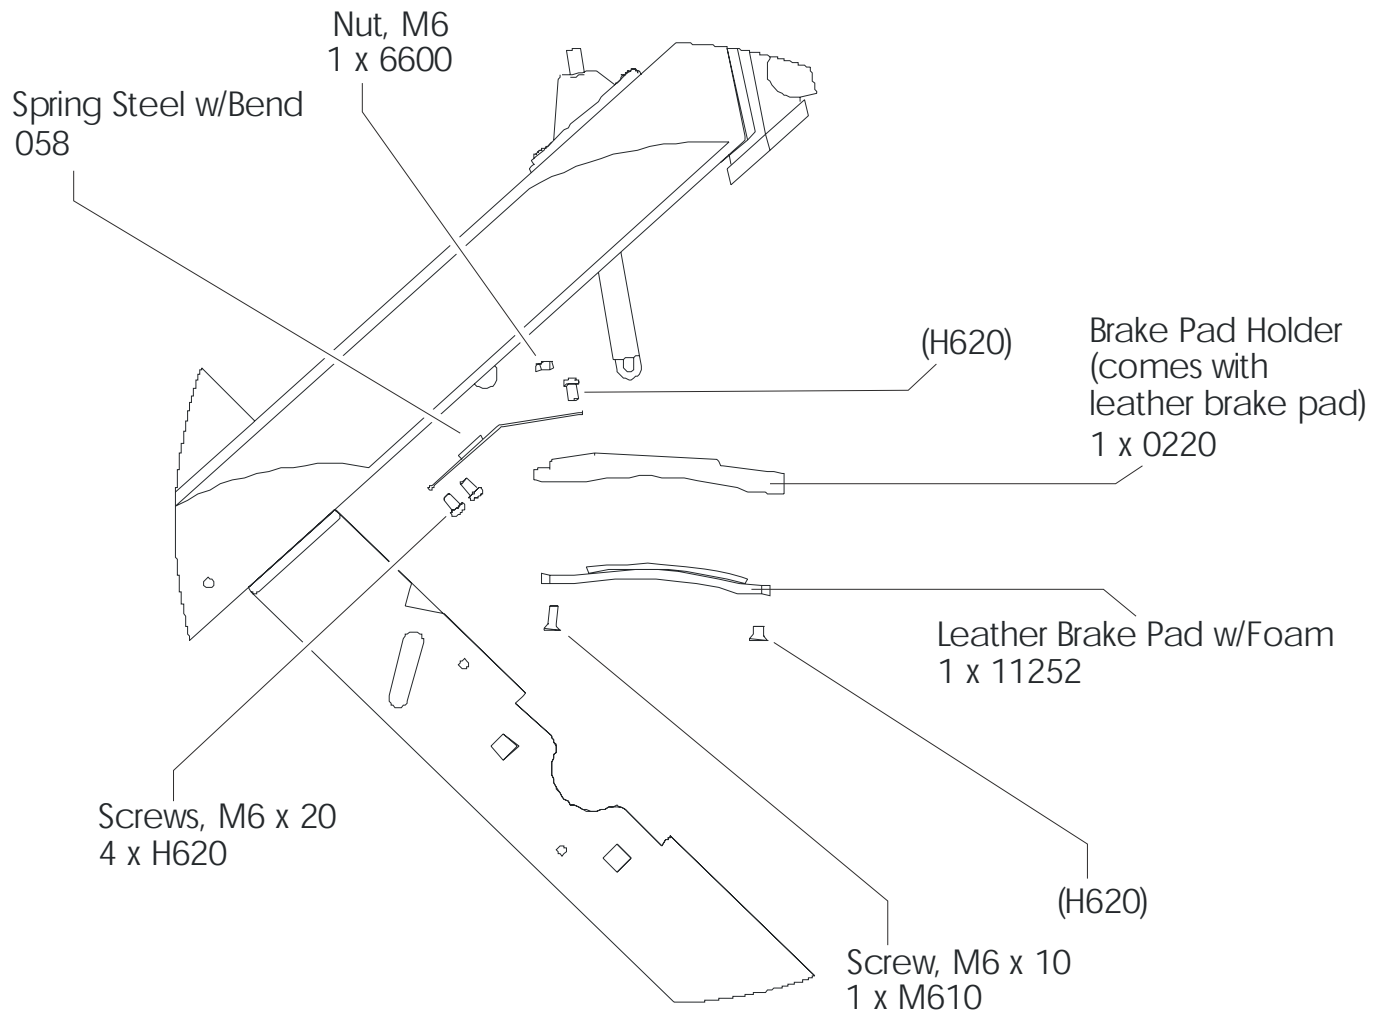

Life Fitness LeMond Free Wheel Exercise Cycle w/Cadence Meter
LF350000_-01_-02_-03_-04_LeMond_w_Cadence
Lemond Cadence Meter Brake Pad Assembly

IMPORTANT: When ordering parts, all part numbers must be entered with the prefix "LEM".
Examples: LEM108 Rear Base, LEM3M468A Decal Set, LEM0850 Base Leveler, LEM0850 Base Leveler.