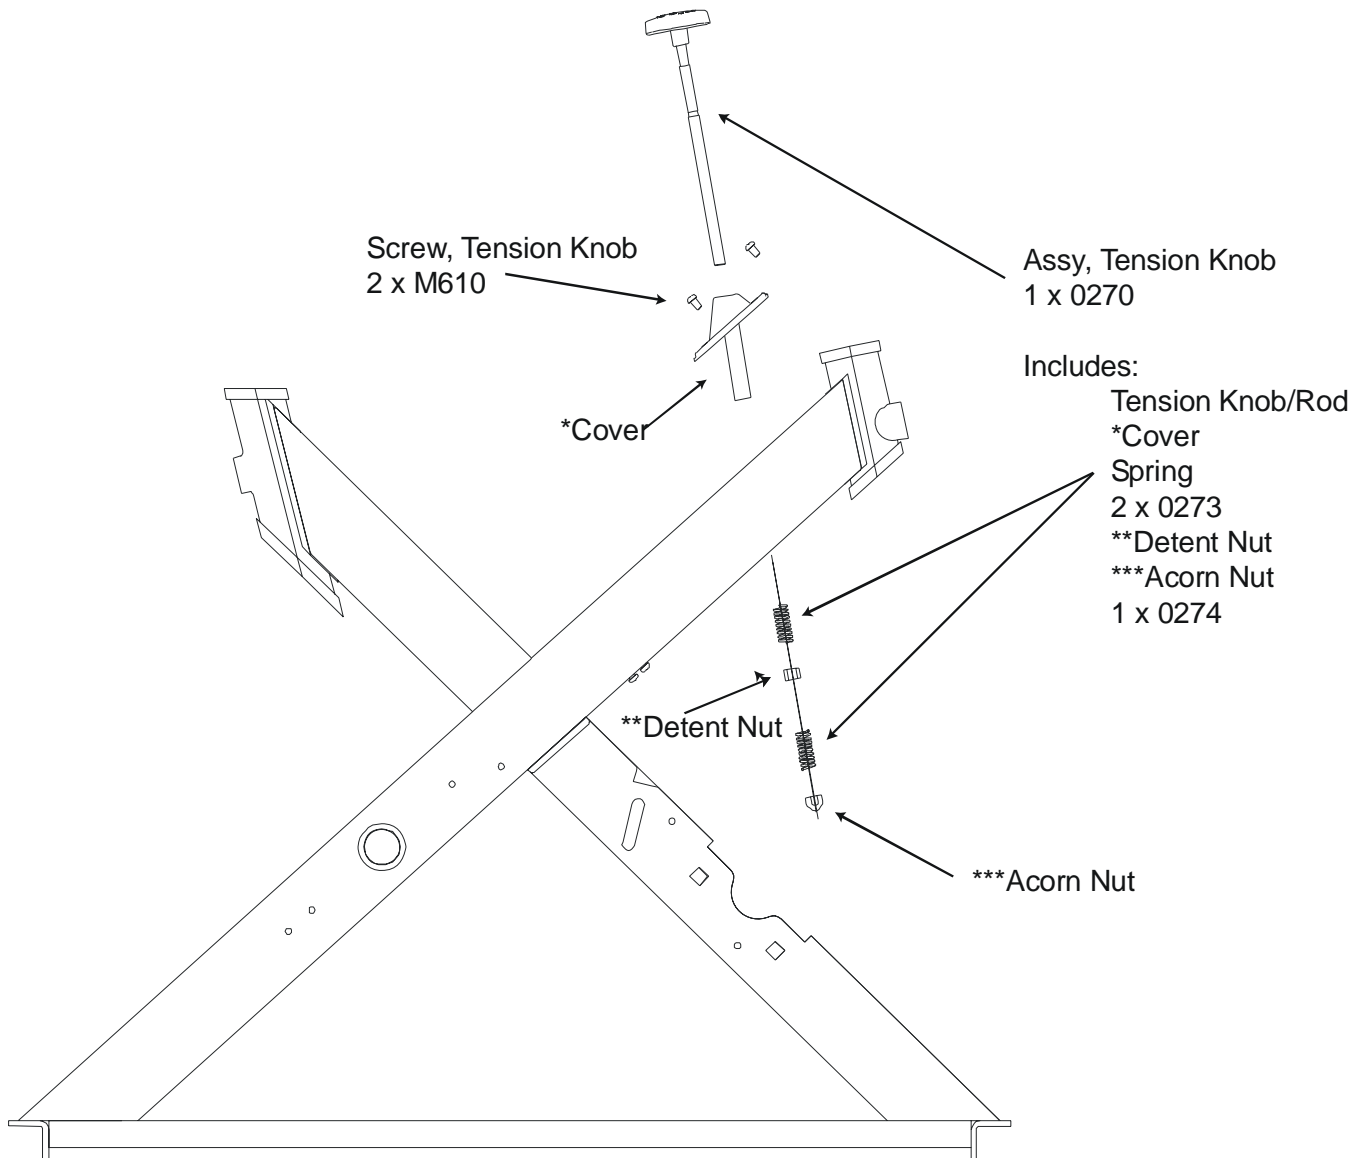

### Final Assembly

**IMPORTANT:** When ordering parts, all part numbers must be entered with the prefix "LEM".  
 Examples: LEM108 Rear Base, LEM3M468A Decal Set, LEM0850 Base Leveler, LEM0850 Base Leveler.

Life Fitness LeMond Free Wheel Exercise Cycle w/Cadence Meter  
 LF350000\_-01\_-02\_-03\_-04\_LeMond\_w\_Cadence  
 Flywheel Assembly

**IMPORTANT:** When ordering parts, all part numbers must be entered with the prefix "LEM".  
 Examples: LEM108 Rear Base, LEM3M468A Decal Set, LEM0850 Base Leveler, LEM0850 Base Leveler.

\*Included in Flywheel Assembly LEM103

Life Fitness LeMond Free Wheel Exercise Cycle w/Cadence Meter  
LF350000\_-01\_-02\_-03\_-04\_LeMond\_w\_Cadence  
Tensioning Knob Assembly

IMPORTANT: When ordering parts, all part numbers must be entered with the prefix "LEM".  
Examples: LEM108 Rear Base, LEM3M468A Decal Set, LEM0850 Base Leveler, LEM0850 Base Leveler.