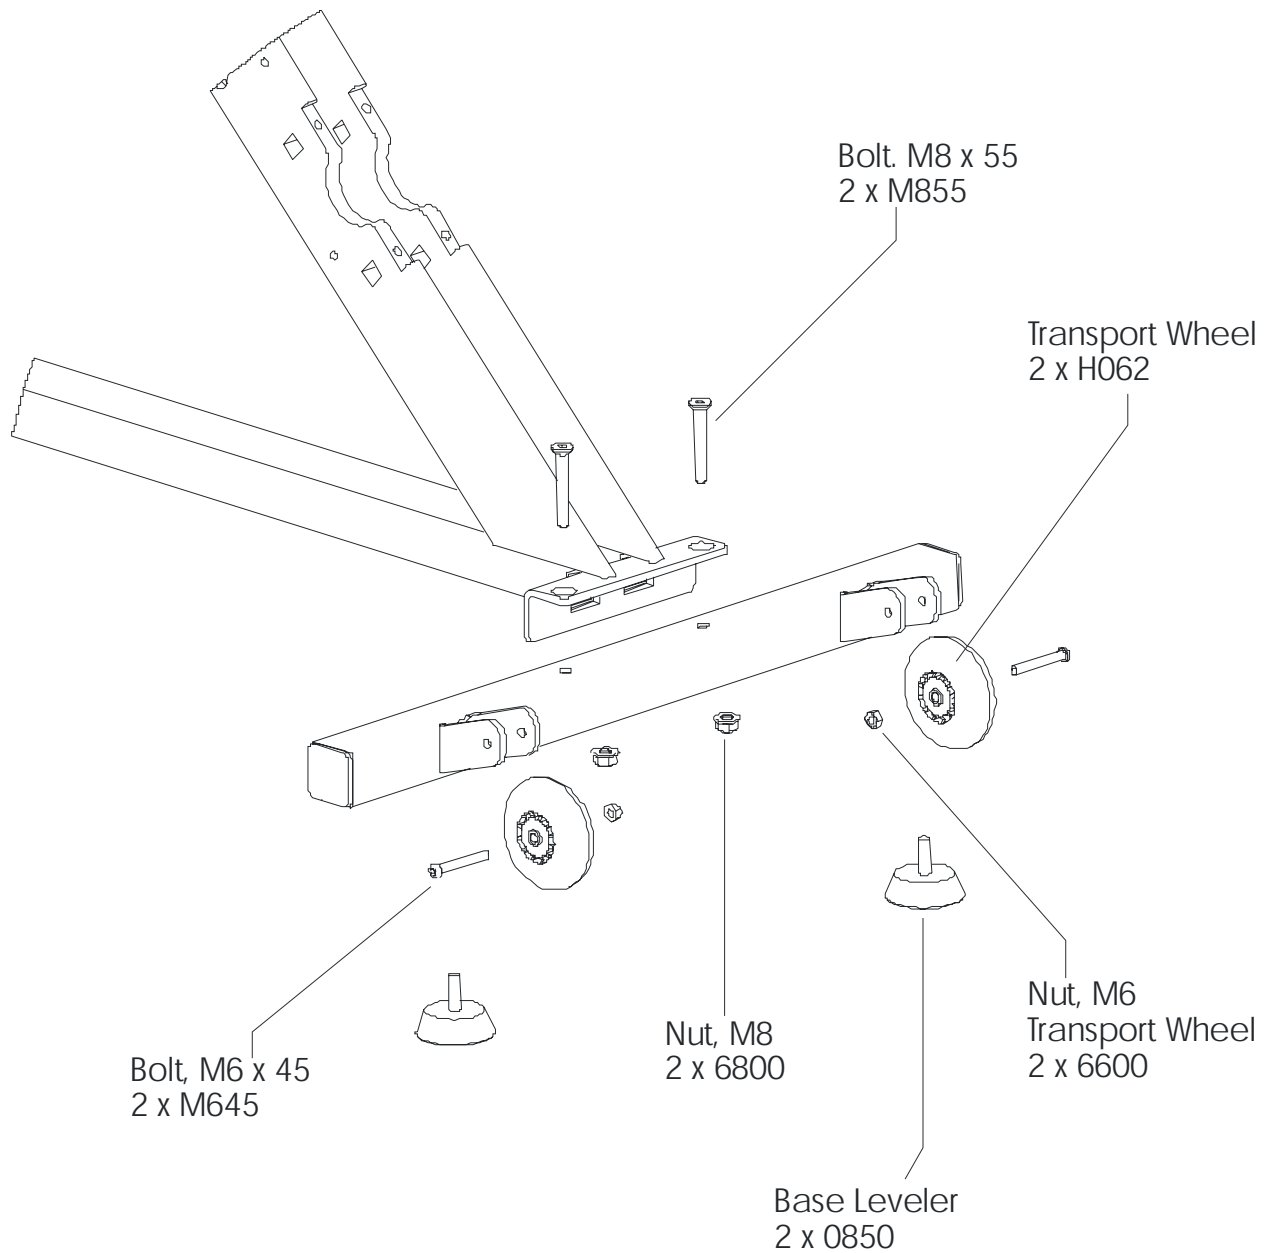

Life Fitness LeMond Free Wheel Exercise Cycle w/Cadence Meter
LF350000_-01_-02_-03_-04_LeMond_w_Cadence
Lemond Cadence Meter Front Base Assembly

IMPORTANT: When ordering parts, all part numbers must be entered with the prefix "LEM".
Examples: LEM108 Rear Base, LEM3M468A Decal Set, LEM0850 Base Leveler, LEM0850 Base Leveler.

Front Base Assembly
(includes wheels & levelers)
PN H107AA